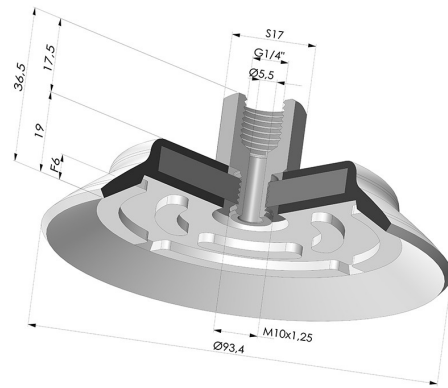

**TECHNICAL INFORMATION**

<b>Range :</b>	Suction cup
<b>Category :</b>	Plates
<b>Series :</b>	PFTF
<b>Height (in mm) :</b>	37
<b>Shape :</b>	Plate
<b>Contact lip diameter :</b>	93.4 mm
<b>inner barrel diameter :</b>	Female G1/4"
<b>Number of bellows :</b>	0.5 Bellows
<b>Outer diameter :</b>	93.7 mm
<b>Horizontal force :</b>	312 N
<b>Vertical force :</b>	156 N
<b>Arrow :</b>	6 mm

**Variants:**

Variant reference:

- PFTF 95NI 1/4**
- Color: Black
- Matter: Nitrile
- Shore Hardness: SH50