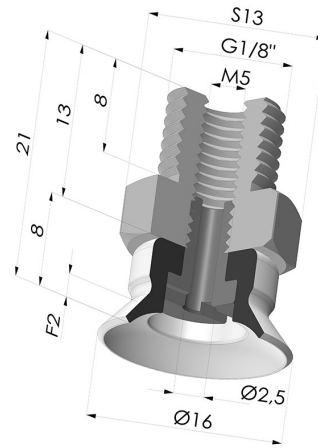

TECHNICAL INFORMATION

Range :	Suction cup
Category :	Plates
Series :	PFTM
Height (in mm) :	21
Shape :	Plate
Contact lip diameter :	16 mm
inner barrel diameter :	Male G1/8"
Number of bellows :	0.5 Bellows
Horizontal force :	9 N
Vertical force :	4.5 N
Arrow :	2 mm

Variants:

Variant reference:

PFTM 15SLT 1/8

- Color: Translucent
- Matter: Silicone
- Shore Hardness: SH60