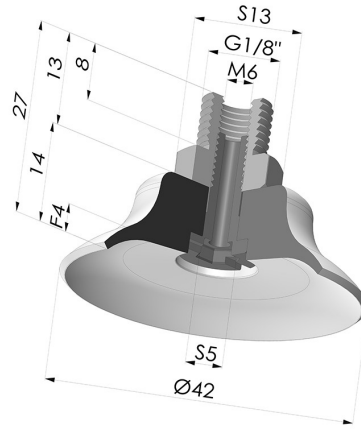

TECHNICAL INFORMATION

Range :	Suction cup
Category :	Plates
Series :	PFTM
Height (in mm) :	27
Shape :	Plate
Contact lip diameter :	42 mm
inner barrel diameter :	Male G1/8"
Number of bellows :	0.5 Bellows
Horizontal force :	63 N
Vertical force :	31.5 N
Arrow :	4 mm

Variants:

Variant reference:

PFTM 40SLT 1/8

- Color: Translucent
- CE food certified
- Matter: Silicone
- Shore Hardness: SH60