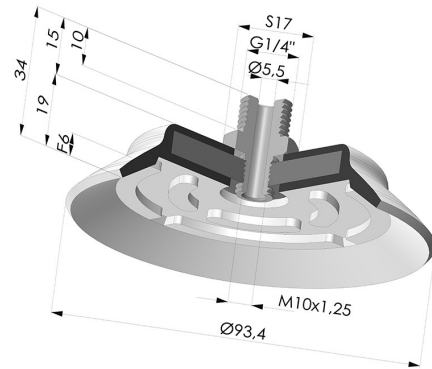

TECHNICAL INFORMATION

Range :	Suction cup
Category :	Plates
Series :	PFTM
Height (in mm) :	34
Shape :	Plate
Contact lip diameter :	93.4 mm
inner barrel diameter :	Male G1/4"
Number of bellows :	0.5 Bellows
Horizontal force :	311 N
Vertical force :	155 N
Arrow :	6 mm

Variants:

Variant reference:

PFTM 95NI 1/4

- Color: Black
- Matter: Nitrile
- Shore Hardness: SH50