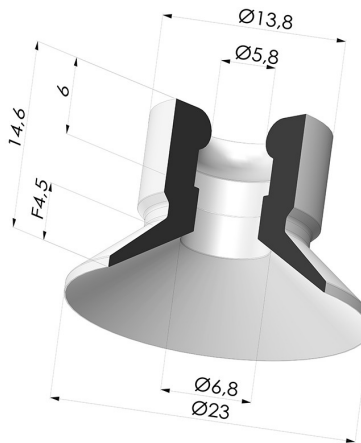

**TECHNICAL INFORMATION**

|                                |             |
|--------------------------------|-------------|
| <b>Range :</b>                 | Suction cup |
| <b>Category :</b>              | Plates      |
| <b>Series :</b>                | VCP         |
| <b>Height (in mm) :</b>        | 14.6        |
| <b>Shape :</b>                 | Plate       |
| <b>Contact lip diameter :</b>  | 23 mm       |
| <b>Top diameter :</b>          | 5.8 mm      |
| <b>inner barrel diameter :</b> | 5.8 mm      |
| <b>Number of bellows :</b>     | 0.5 Bellows |
| <b>Horizontal force :</b>      | 19 N        |
| <b>Vertical force :</b>        | 9.5 N       |
| <b>Arrow :</b>                 | 4.5 mm      |

**Variants:**

Variant reference:

**VCP 23A**

- Color: Blue
- Matter: Vinyl
- Shore Hardness: SH50

**Related products:**

**Separable Male Fitting G1/8"**

Product reference: 9P18