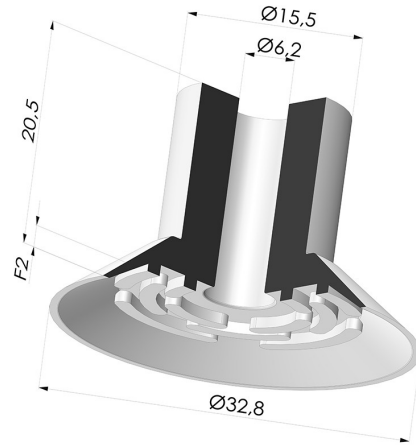

**TECHNICAL INFORMATION**

<b>Range :</b>	Suction cup
<b>Category :</b>	Plates
<b>Series :</b>	VCP
<b>Height (in mm) :</b>	20.5
<b>Shape :</b>	Plate
<b>Contact lip diameter :</b>	32.8 mm
<b>Top diameter :</b>	6.2 mm
<b>inner barrel diameter :</b>	6.2 mm
<b>Number of bellows :</b>	0.5 Bellows
<b>Horizontal force :</b>	38.5 N
<b>Vertical force :</b>	19.2 N
<b>Arrow :</b>	32.8 mm

**Variants:**

Variant reference:

**VCP 32A**

- Color: Blue
- Matter: Vinyl
- Shore Hardness: SH50

**Related products:**

**Separable Female Fitting G1/8"**

Product reference: F18C12L22.5

**Separable Male Fitting G1/8"**

Product reference: M18C12L22.5

**Separable Male Fitting M5**

Product reference: M5C12