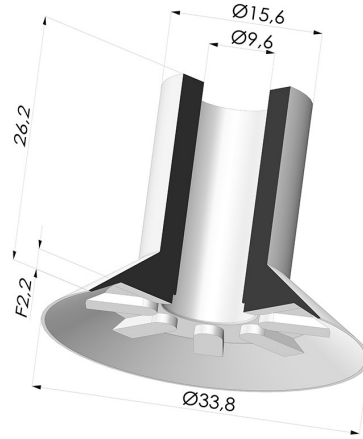

TECHNICAL INFORMATION

- Range :** Suction cup
Category : Plates
Series : VCP
Height (in mm) : 26.2
Shape : Plate
Contact lip diameter : 33.8 mm
inner barrel diameter : 9.6 mm
Number of bellows : 0.5 Bellows
Horizontal force : 40 N
Vertical force : 20 N
Arrow : 2.2 mm

Variants:

Variant reference:

VCP 33B

- Color: Blue
- Matter: Vinyl
- Shore Hardness: SH50

Related products:

Separable Female Fitting G1/4"
 Product reference: D

Separable Male Fitting G1/4"
 Product reference: E

Separable Female Fitting G1/8"
 Product reference: H

Separable Male Fitting G1/8"
 Product reference: I

Separable Male Fitting M6
 Product reference: M6C17