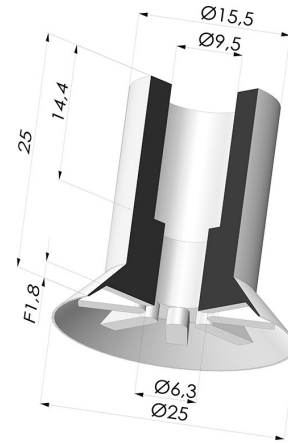

TECHNICAL INFORMATION

Range :	Suction cup
Category :	Plates
Series :	VCP
Height (in mm) :	25
Shape :	Plate
Contact lip diameter :	25 mm
inner barrel diameter :	9.5 mm
Number of bellows :	0.5 Bellows
Horizontal force :	22 N
Vertical force :	11 N
Arrow :	1.8 mm

Variants:

Variant reference:

VCP 25A

- Color: Blue
- Matter: Vinyl
- Shore Hardness: SH50

Related products:

Separable Female Fitting G1/4"
 Product reference: D

Separable Male Fitting G1/4"
 Product reference: E

Separable Female Fitting G1/8"
 Product reference: H

Separable Male Fitting G1/8"
 Product reference: I

Separable Male Fitting M6
 Product reference: M6C17