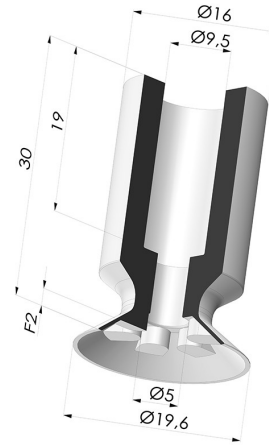

TECHNICAL INFORMATION

- Range :** Suction cup
Category : Plates
Series : VCP
Height (in mm) : 30
Shape : Plate
Contact lip diameter : 19.6 mm
inner barrel diameter : 9.5 mm
Number of bellows : 0.5 Bellows
Horizontal force : 14 N
Vertical force : 7 N
Arrow : 2 mm

Variants:

Variant reference:

VCP 20A

- Color: Blue
- Matter: Vinyl
- Shore Hardness: SH50

Variant reference:

VCP 20A SLG

- Color: Gray
- Matter: Silicone
- Shore Hardness: SH40

Related products:

Separable Female Fitting G1/4"

Product reference: D

Separable Male Fitting G1/4"

Product reference: E

Separable Female Fitting G1/8"

Product reference: H

Separable Male Fitting G1/8"

Product reference: I

Separable Male Fitting M6

Product reference: M6C17