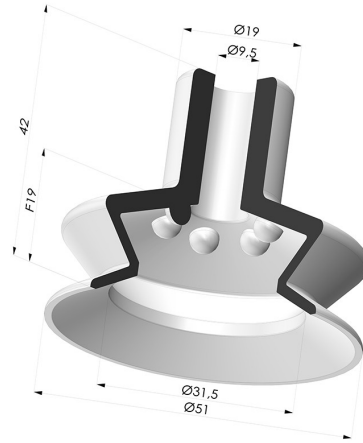

TECHNICAL INFORMATION

Range :	Suction cup
Category :	With bellows
Series :	VCS 1
Height (in mm) :	42
Shape :	1.5 Bellows
Contact lip diameter :	51 mm
Top diameter :	9.5 mm
inner barrel diameter :	9.5 mm
Number of bellows :	1.5 Bellows
Horizontal force :	85 N
Vertical force :	43 N
Arrow :	19 mm

Variants:

Variant reference:

VCS 1 51A

- Color: Blue
- Matter: Vinyl
- Shore Hardness: SH50

Related products:

Separable Female Fitting G1/4"
 Product reference: D

Separable Male Fitting G1/4"
 Product reference: E

Separable Female Fitting G1/8"
 Product reference: H

Separable Male Fitting G1/8"
 Product reference: I

Separable Male Fitting M6
 Product reference: M6C17