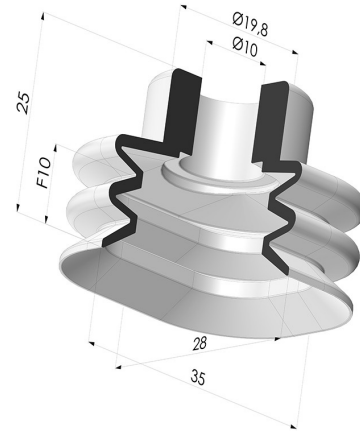

TECHNICAL INFORMATION

Range : Suction cup
Category : Oblong
Series : VCSO
Height (in mm) : 25
Shape : Oblong
Length : 35 mm
Width : 28 mm
inner barrel diameter : 10 mm
Number of bellows : 2.5 Bellows
Horizontal force : 1.2 N
Vertical force : 0.6 N
Arrow : 10 mm

Variants:

- Variant reference:
VCSO 35X28A
- Color: Blue
 - Matter: Vinyl
 - Shore Hardness: SH50

Related products:

Separable Female Fitting G1/4"
 Product reference: D

Separable Male Fitting G1/4"
 Product reference: E

Separable Female Fitting G1/8"
 Product reference: H

Separable Male Fitting G1/8"
 Product reference: I

Separable Male Fitting M6
 Product reference: M6C17