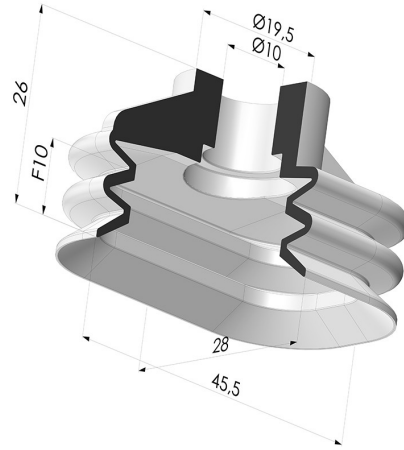

TECHNICAL INFORMATION

Range : Suction cup
Category : Oblong
Series : VCSO
Height (in mm) : 26
Shape : Oblong
Length : 45.5 mm
Width : 28 mm
inner barrel diameter : 10 mm
Number of bellows : 2.5 Bellows
Horizontal force : 46.7 N
Vertical force : 23.6 N
Arrow : 10 mm

Variants:

Variant reference:

- VCSO 46X28A**
- Color: Blue
- Matter: Vinyl
- Shore Hardness: SH50

Related products:

Separable Female Fitting G1/4"
 Product reference: D

Separable Male Fitting G1/4"
 Product reference: E

Separable Female Fitting G1/8"
 Product reference: H

Separable Male Fitting G1/8"
 Product reference: I

Separable Male Fitting M6
 Product reference: M6C17