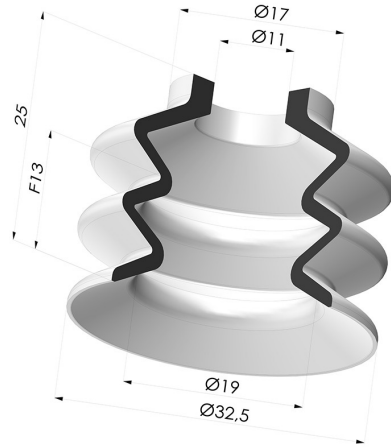

TECHNICAL INFORMATION

Range :	Suction cup
Category :	With bellows
Series :	VCS 2
Height (in mm) :	25
Shape :	2.5 Bellows
Contact lip diameter :	32.5 mm
Top diameter :	11 mm
inner barrel diameter :	11 mm
Number of bellows :	2.5 Bellows
Horizontal force :	36 N
Vertical force :	18 N
Arrow :	13 mm

Variants:

Variant reference:

VCS 2 32B

- Color: Blue
- Matter: Vinyl
- Shore Hardness: SH50