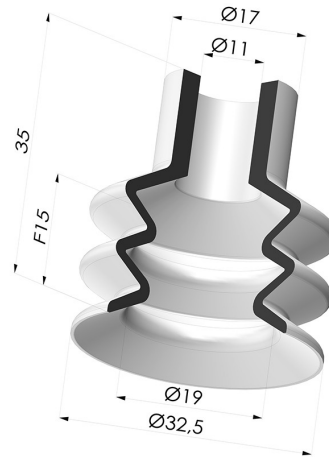

**TECHNICAL INFORMATION**

<b>Range :</b>	Suction cup
<b>Category :</b>	With bellows
<b>Series :</b>	VCS 2
<b>Height (in mm) :</b>	38
<b>Shape :</b>	2.5 Bellows
<b>Contact lip diameter :</b>	32.5 mm
<b>Top diameter :</b>	11 mm
<b>inner barrel diameter :</b>	11 mm
<b>Number of bellows :</b>	2.5 Bellows
<b>Horizontal force :</b>	36 N
<b>Vertical force :</b>	18 N
<b>Arrow :</b>	15 mm

**Variants:**

Variant reference:

**VCS 2 32A**

- Color: Blue
- Matter: Vinyl
- Shore Hardness: SH50

**Related products:**

**Separable Female Fitting G1/4"**  
 Product reference: D

**Separable Male Fitting G1/4"**  
 Product reference: E

**Separable Female Fitting G1/8"**  
 Product reference: H

**Separable Male Fitting G1/8"**  
 Product reference: I

**Separable Male Fitting M6**  
 Product reference: M6C17