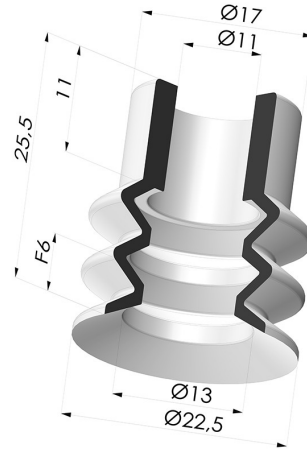

TECHNICAL INFORMATION

Range : Suction cup
Category : With bellows
Series : VCS 2
Height (in mm) : 25.5
Shape : 2.5 Bellows
Contact lip diameter : 22.5 mm
Top diameter : 11 mm
inner barrel diameter : 11 mm
Number of bellows : 2.5 Bellows
Horizontal force : 18 N
Vertical force : 9 N
Arrow : 6 mm

Variants:

Variant reference:

VCS 2 22A

- Color: Blue
- Matter: Vinyl
- Shore Hardness: SH50

Related products:

Separable Female Fitting G1/4"
 Product reference: D

Separable Male Fitting G1/4"
 Product reference: E

Separable Female Fitting G1/8"
 Product reference: H

Separable Male Fitting G1/8"
 Product reference: I

Separable Male Fitting M6
 Product reference: M6C17