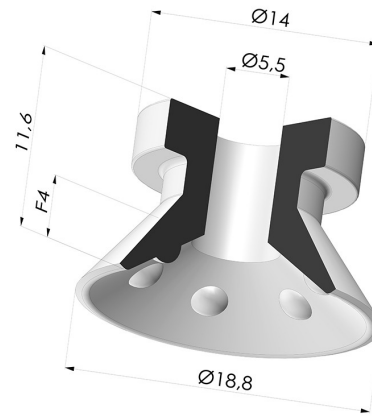

TECHNICAL INFORMATION

Range :	Suction cup
Category :	Plates
Series :	VCP
Height (in mm) :	12
Shape :	Plate
Contact lip diameter :	18.8 mm
Top diameter :	5.5 mm
inner barrel diameter :	5.5 mm
Number of bellows :	0.5 Bellows
Horizontal force :	12.5 N
Vertical force :	6.5 N
Arrow :	4 mm

Variants:

Variant reference:

VCP 19A

- Color: Blue
- Matter: Vinyl
- Shore Hardness: SH50

Related products:

Separable Male Fitting G1/8"

Product reference: 9P18