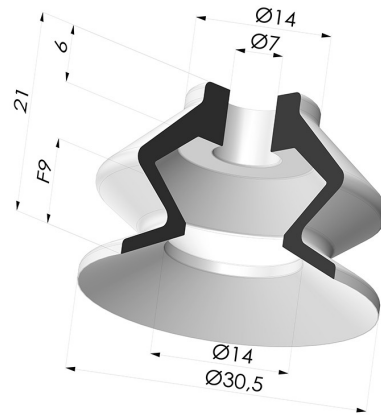

TECHNICAL INFORMATION

Range : Suction cup
Category : With bellows
Series : VCS 1
Height (in mm) : 21
Shape : 1.5 Bellows
Contact lip diameter : 30.5 mm
Top diameter : 6.8 mm
inner barrel diameter : 7 mm
Number of bellows : 1.5 Bellows
Horizontal force : 33 N
Vertical force : 16.5 N
Arrow : 9 mm

Variants:

Variant reference:

VCS 1 30A

- Color: Blue
- Matter: Vinyl
- Shore Hardness: SH50

Related products:

**Adaptor - Female
 G1/4" - Female M6**

Product reference:
 F14F6

**Adaptor - Female
 1/8G - Female M6**

Product reference:
 F18F6

**Adaptor - Male 1/4G
 - Female M6**

Product reference:
 M14F6

**Adaptor - Male 1/8G
 - Female M6**

Product reference:
 M18F6

**Screw M6 - Head Ø
 12 mm - L 15 mm**

Product reference:
 M6T12L15