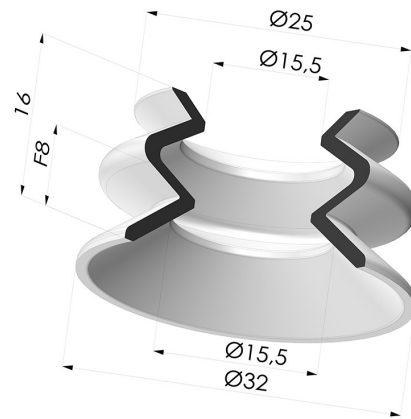

TECHNICAL INFORMATION

Range :	Suction cup
Category :	With bellows
Series :	VCS 1
Height (in mm) :	16
Shape :	1.5 Bellows
Contact lip diameter :	32 mm
Top diameter :	15.5 mm
inner barrel diameter :	15.5 mm
Number of bellows :	1.5 Bellows
Horizontal force :	32 N
Vertical force :	16 N
Arrow :	8 mm

Variants:

Variant reference:

VCS 1 30C

- Color: Blue
- Matter: Vinyl
- Shore Hardness: SH50