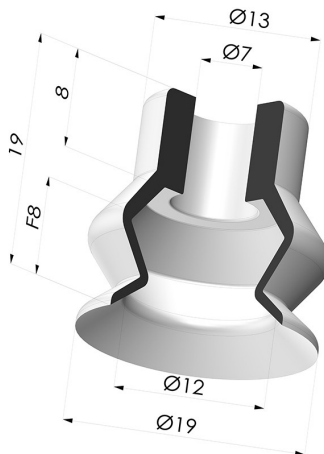

**TECHNICAL INFORMATION**

**Range :** Suction cup  
**Category :** With bellows  
**Series :** VCS 1  
**Height (in mm) :** 19  
**Shape :** 1.5 Bellows  
**Contact lip diameter :** 19 mm  
**Top diameter :** 7 mm  
**inner barrel diameter :** 7 mm  
**Number of bellows :** 1.5 Bellows  
**Horizontal force :** 12.5 N  
**Vertical force :** 6.2 N  
**Arrow :** 8 mm

**Variants:**

Variant reference:

**VCS 1 19A**

- Color: Blue
- Matter: Vinyl
- Shore Hardness: SH50

**Related products:**

**Separable Female Fitting 1/4G**

Product reference: FTF  
 20B G1/4

**Separable Female Fitting 1/8G**

Product reference: FTF  
 20B G1/8

**Separable Male Fitting 1/4G**

Product reference: FTM  
 20B G1/4

**Separable Male Fitting 1/8G**

Product reference: FTM  
 20B G1/8

**Separable Male Fitting M5**

Product reference: M5C12