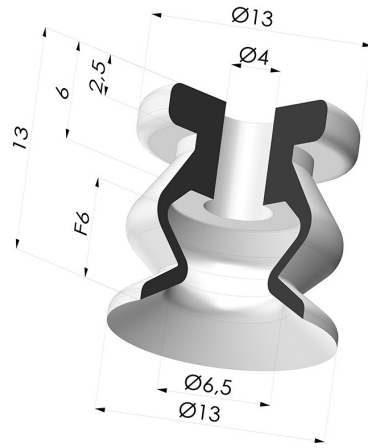

TECHNICAL INFORMATION

Range :	Suction cup
Category :	With bellows
Series :	VCS 1
Height (in mm) :	13
Shape :	1.5 Bellows
Contact lip diameter :	13 mm
Top diameter :	4 mm
Number of bellows :	1.5 Bellows
Horizontal force :	6N
Vertical force :	3N
Arrow :	6 mm

Variants:

Variant reference:

VCS 1 13A

- Color: Blue
- Matter: Vinyl
- Shore Hardness: SH50

Related products:

Adaptor - Female 1/8G - Female M5

Product reference: F18F5

Adaptor - Male 1/8G - Female M5

Product reference: M18F5

Separable Male Fitting M5

Product reference: M5C8L13