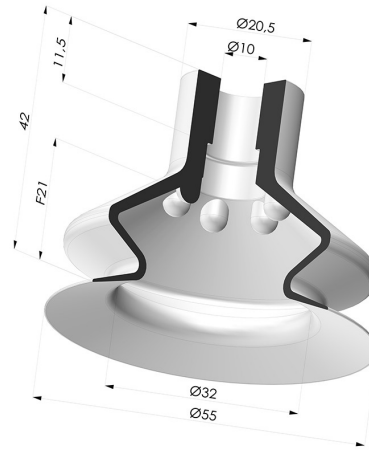

TECHNICAL INFORMATION

Range :	Suction cup
Category :	With bellows
Series :	AR VF
Height (in mm) :	42
Shape :	1.5 Bellows
Contact lip diameter :	55 mm
Top diameter :	10 mm
inner barrel diameter :	10 mm
Number of bellows :	1.5 Bellows
Horizontal force :	106.5 N
Vertical force :	53.5 N
Volume :	47.33 cm ³
Mass :	14 g
Arrow :	21 mm

Variants:

Variant reference:

AR VF 56PU A

- Color: Blue
- Matter: Thermoplastic
- Shore Hardness: SH70