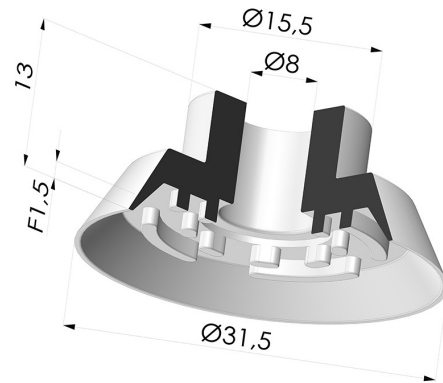

**TECHNICAL INFORMATION**

<b>Range :</b>	Suction cup
<b>Category :</b>	Plates
<b>Series :</b>	7
<b>Height (in mm) :</b>	13
<b>Shape :</b>	Plate
<b>Contact lip diameter :</b>	31.5 mm
<b>inner barrel diameter :</b>	8 mm
<b>Number of bellows :</b>	0.5 Bellows
<b>Horizontal force :</b>	35.5 N
<b>Vertical force :</b>	17.5 N
<b>Arrow :</b>	1.5 mm

**Variants:**

Variant reference:  
**7 31.5CN A**

- Color: Brown FDA food certified
- Matter: Natural rubber
- Shore Hardness: SH40

Variant reference:  
**7 31.5SLT A**

- Color: Translucent
- CE food certified
- Matter: Silicone
- Shore Hardness: SH60

Variant reference:  
**7 31.5NI A**

- Color: Black
- Matter: Nitrile
- Shore Hardness: SH50

**Related products:**

**Separable Female Fitting G1/4"**

Product reference: DS

**Separable Male Fitting G1/4"**

Product reference: ES