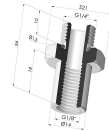

TECHNICAL INFORMATION

Range :	Suction cup
Category :	With bellows
Series :	8
Height (in mm) :	50
Shape :	2.5 Bellows
Contact lip diameter :	50 mm
inner barrel diameter :	11mm
Number of bellows :	2.5 Bellows
Horizontal force :	72 N
Vertical force :	36 N
Arrow :	15 mm

Related products:

Crimped Female Fitting G1/4"

Product reference: N

Crimped Male Fitting G1/4"

Product reference: O