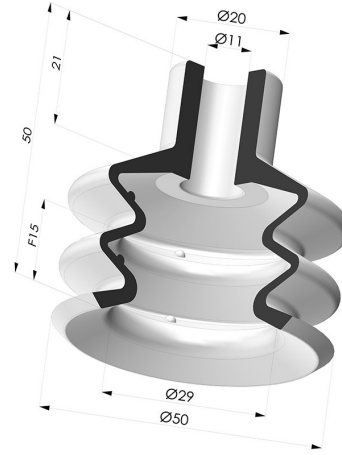

TECHNICAL INFORMATION

Range :	Suction cup
Category :	With bellows
Series :	8
Height (in mm) :	50
Shape :	2.5 Bellows
Contact lip diameter :	50 mm
inner barrel diameter :	11mm
Number of bellows :	2.5 Bellows
Horizontal force :	72 N
Vertical force :	36 N
Arrow :	15 mm

Variants:

Variant reference:

88 50NI A

- Color: Black
- Matter: Nitrile
- Shore Hardness: SH50

Variant reference:

88 50SLT A

- Color: Translucent
- CE food certified
- Matter: Silicone
- Shore Hardness: SH60

Related products:

Crimped Female Fitting G1/4"

Product reference: N

Crimped Male Fitting G1/4"

Product reference: O