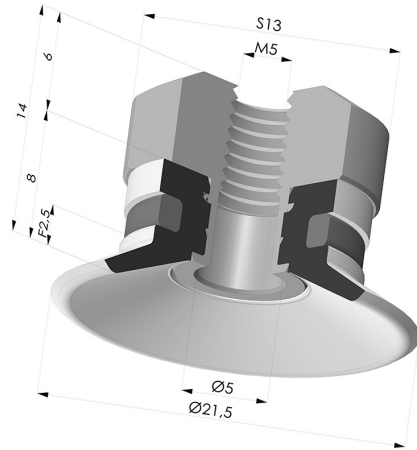

TECHNICAL INFORMATION

- Range :** Suction cup
Category : Plates
Series : 9
Height (in mm) : 14
Shape : Plate
Contact lip diameter : 21.5 mm
inner barrel diameter : M5
Number of bellows : 0.5 Bellows
Horizontal force : 14 N
Vertical force : 7 N
Arrow : 2.5 mm

Variants:

Variant reference:
9 20SL FM5

- Color: Red food-grade CE certification
 - Matter: Silicone
 - Shore Hardness: SH60

Variant reference:
9 20SLT FM5

- Color: Translucent
 - CE food certified
 - Matter: Silicone
- Shore Hardness: SH60

Variant reference:
9 20NI FM5

- Color: Black
 - Matter: Nitrile
- Shore Hardness: SH50

Related products:

Flat Suction Cup Series 9, Ø 21.5 mm
 Product reference: 9 20-- A

Separable Female Fitting M5
 Product reference: 9PM5-2