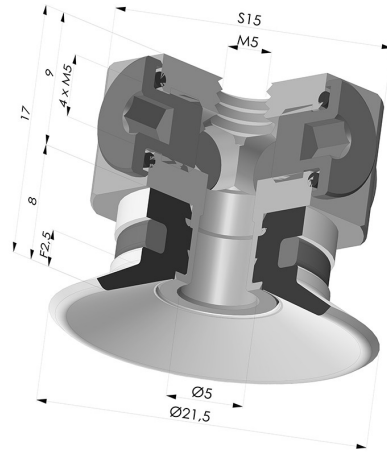

TECHNICAL INFORMATION

- Range :** Suction cup
Category : Plates
Series : 9
Height (in mm) : 17
Shape : Plate
Contact lip diameter : 21.5 mm
inner barrel diameter : M5
Number of bellows : 0.5 Bellows
Horizontal force : 14 N
Vertical force : 7 N
Arrow : 2.5 mm

Variants:

Variant reference:
9 20SL FM5BD

- Color: Red food-grade CE certification
 - Matter: Silicone
 - Shore Hardness: SH60

Variant reference:
9 20SLT FM5BD

- Color: Translucent
 - CE food certified
 - Matter: Silicone
- Shore Hardness: SH60

Variant reference:
9 20NI FM5BD

- Color: Black
 - Matter: Nitrile
- Shore Hardness: SH50

Related products:

Flat Suction Cup Series 9, Ø 21.5 mm

Product reference: 9 20-- A