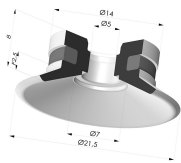

TECHNICAL INFORMATION

- Range :** Suction cup
Category : Plates
Series : 9
Height (in mm) : 17
Shape : Plate
Contact lip diameter : 21.5 mm
inner barrel diameter : M5
Number of bellows : 0.5 Bellows
Horizontal force : 14 N
Vertical force : 7 N
Arrow : 2.5 mm

Variants:

Variant reference:
9 20SL FM5BD

- Color: Red food-grade CE certification
 - Matter: Silicone
 - Shore Hardness: SH60

Variant reference:
9 20SLT FM5BD

- Color: Translucent
 - CE food certified
 - Matter: Silicone
- Shore Hardness: SH60

Variant reference:
9 20NI FM5BD

- Color: Black
 - Matter: Nitrile
- Shore Hardness: SH50

Related products:

Flat Suction Cup Series 9, Ø 21.5 mm

Product reference: 9 20-- A