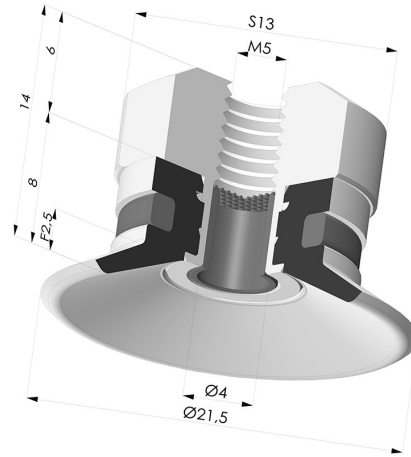

TECHNICAL INFORMATION

Range :	Suction cup
Category :	Plates
Series :	9
Height (in mm) :	14
Shape :	Plate
Contact lip diameter :	21.5 mm
inner barrel diameter :	M5
Number of bellows :	0.5 Bellows
Horizontal force :	14 N
Vertical force :	7 N
Arrow :	2.5 mm

Variants:

Variant reference:
9 20SL FM5F

- Color: Red food-grade CE certification
 - Matter: Silicone
 - Shore Hardness: SH60

Variant reference:
9 20SLT FM5F

- Color: Translucent
 - CE food certified
 - Matter: Silicone
- Shore Hardness: SH60

Variant reference:
9 20NI FM5F

- Color: Black
 - Matter: Nitrile
- Shore Hardness: SH50

Related products:

Flat Suction Cup Series 9, Ø 21.5 mm
 Product reference: 9 20-- A

Separable Female Fitting M5 - with Filter
 Product reference: 9PM5-2-F