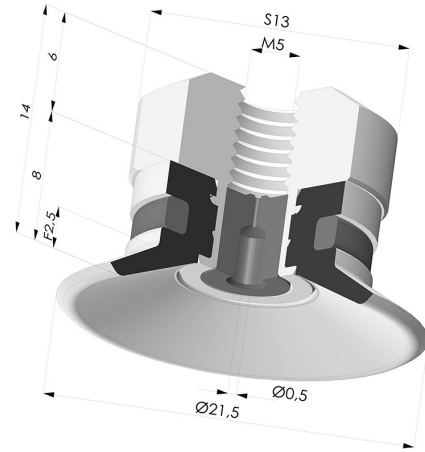

TECHNICAL INFORMATION

- Range :** Suction cup
Category : Plates
Series : 9
Height (in mm) : 14
Shape : Plate
Contact lip diameter : 21.5 mm
inner barrel diameter : M5
Number of bellows : 0.5 Bellows
Horizontal force : 14 N
Vertical force : 7 N
Arrow : 2.5 mm

Variants:

Variant reference:
9 20SL FM5GIC

- Color: Red food-grade CE certification
- Matter: Silicone
- Shore Hardness: SH60

Variant reference:
9 20SLT FM5GIC

- Color: Translucent
- CE food certified
- Matter: Silicone
- Shore Hardness: SH60

Variant reference:
9 20NI FM5GIC

- Color: Black
- Matter: Nitrile
- Shore Hardness: SH50

Related products:

Flat Suction Cup Series 9, Ø 21.5 mm
 Product reference: 9 20-- A

Separable Female Fitting M5 - with Spray Nozzle
 Product reference: 9PM5-2-GIC