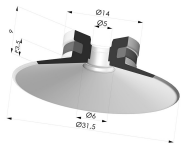

**TECHNICAL INFORMATION**

- Range :** Suction cup  
**Category :** Plates  
**Series :** 9  
**Height (in mm) :** 15  
**Shape :** Plate  
**Contact lip diameter :** 31.5 mm  
**inner barrel diameter :** M5  
**Number of bellows :** 0.5 Bellows  
**Horizontal force :** 32 N  
**Vertical force :** 16 N  
**Arrow :** 3.5 mm

**Variants:**

Variant reference:  
**9 30SL FM5**

- Color: Red food-grade CE certification
  - Matter: Silicone
  - Shore Hardness: SH60

Variant reference:  
**9 30SLT FM5**

- Color: Translucent
  - CE food certified
  - Matter: Silicone
- Shore Hardness: SH60

Variant reference:  
**9 30NI FM5**

- Color: Black
  - Matter: Nitrile
- Shore Hardness: SH50

**Related products:**

**Flat Suction Cup Series 9, Ø 30 mm**

Product reference: 9 30-- A

**Separable Female Fitting M5**