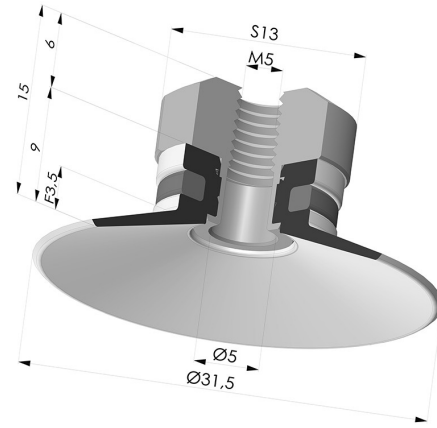

**TECHNICAL INFORMATION**

- Range :** Suction cup  
**Category :** Plates  
**Series :** 9  
**Height (in mm) :** 15  
**Shape :** Plate  
**Contact lip diameter :** 31.5 mm  
**inner barrel diameter :** M5  
**Number of bellows :** 0.5 Bellows  
**Horizontal force :** 32 N  
**Vertical force :** 16 N  
**Arrow :** 3.5 mm

**Variants:**

Variant reference:  
**9 30SL FM5**

- Color: Red food-grade CE certification
  - Matter: Silicone
  - Shore Hardness: SH60

Variant reference:  
**9 30SLT FM5**

- Color: Translucent
  - CE food certified
  - Matter: Silicone
- Shore Hardness: SH60

Variant reference:  
**9 30NI FM5**

- Color: Black
  - Matter: Nitrile
- Shore Hardness: SH50

**Related products:**

**Flat Suction Cup Series 9, Ø 30 mm**

Product reference: 9 30-- A

**Separable Female Fitting M5**