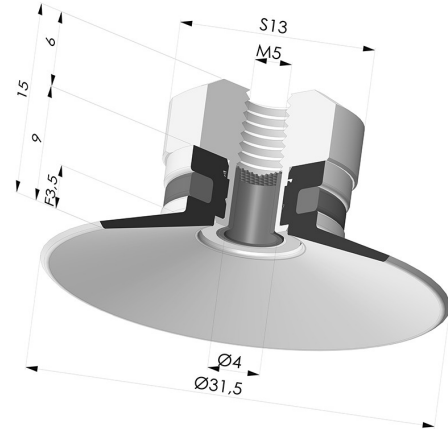

**TECHNICAL INFORMATION**

- Range :** Suction cup  
**Category :** Plates  
**Series :** 9  
**Height (in mm) :** 15  
**Shape :** Plate  
**Contact lip diameter :** 31.5 mm  
**inner barrel diameter :** M5  
**Number of bellows :** 0.5 Bellows  
**Horizontal force :** 32 N  
**Vertical force :** 16 N  
**Arrow :** 3.5 mm

**Variants:**

Variant reference:  
**9 30SL FM5F**

- Color: Red food-grade CE certification
  - Matter: Silicone
  - Shore Hardness: SH60

Variant reference:  
**9 30SLT FM5F**

- Color: Translucent
  - CE food certified
  - Matter: Silicone
- Shore Hardness: SH60

Variant reference:  
**9 30NI FM5F**

- Color: Black
  - Matter: Nitrile
- Shore Hardness: SH50

**Related products:**

**Flat Suction Cup Series 9, Ø 30 mm**

Product reference: 9 30-- A

**Separable Female Fitting M5 - with Filter**