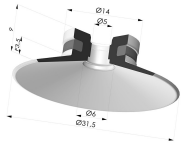

**TECHNICAL INFORMATION**

- Range :** Suction cup  
**Category :** Plates  
**Series :** 9  
**Height (in mm) :** 15  
**Shape :** Plate  
**Contact lip diameter :** 31.5 mm  
**inner barrel diameter :** M5  
**Number of bellows :** 0.5 Bellows  
**Horizontal force :** 32 N  
**Vertical force :** 16 N  
**Arrow :** 3.5 mm

**Variants:**

Variant reference:  
**9 30SL FM5F**

- Color: Red food-grade CE certification
  - Matter: Silicone
  - Shore Hardness: SH60

Variant reference:  
**9 30SLT FM5F**

- Color: Translucent
  - CE food certified
  - Matter: Silicone
- Shore Hardness: SH60

Variant reference:  
**9 30NI FM5F**

- Color: Black
  - Matter: Nitrile
- Shore Hardness: SH50

**Related products:**

**Flat Suction Cup Series 9, Ø 30 mm**

Product reference: 9 30-- A

**Separable Female Fitting M5 - with Filter**