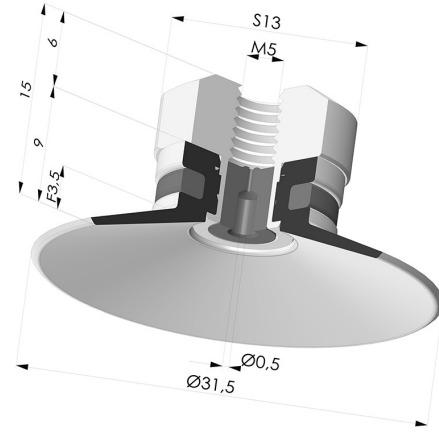

TECHNICAL INFORMATION

- Range :** Suction cup
Category : Plates
Series : 9
Height (in mm) : 15
Shape : Plate
Contact lip diameter : 31.5 mm
inner barrel diameter : M5
Number of bellows : 0.5 Bellows
Horizontal force : 32 N
Vertical force : 16 N
Arrow : 3.5 mm

Variants:

Variant reference:
9 30SL FM5GIC

- Color: Red food-grade CE certification
 - Matter: Silicone
 - Shore Hardness: SH60

Variant reference:
9 30SLT FM5GIC

- Color: Translucent
 - CE food certified
 - Matter: Silicone
- Shore Hardness: SH60

Variant reference:
9 30NI FM5GIC

- Color: Black
 - Matter: Nitrile
- Shore Hardness: SH50

Related products:

Flat Suction Cup Series 9, Ø 30 mm

Product reference: 9 30-- A

Separable Female Fitting M5 - with Spray Nozzle