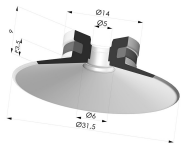

Variant reference:
9 30NI FM5GIC

- Color: Black
 - Matter: Nitrile
- Shore Hardness: SH50

Related products:

Flat Suction Cup Series 9, Ø 30 mm

Product reference: 9 30-- A

Separable Female Fitting M5 - with Spray Nozzle