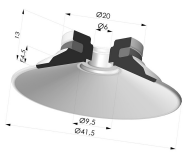

TECHNICAL INFORMATION

- Range :** Suction cup
Category : Plates
Series : 9
Height (in mm) : 21
Shape : Plate
Contact lip diameter : 41.5 mm
inner barrel diameter : Female G1/8"
Number of bellows : 0.5 Bellows
Horizontal force : 57.5 N
Vertical force : 29 N
Arrow : 4.5 mm

Variants:

Variant reference:
9 40SL 18D-2-F

- Color: Red food-grade CE certification
- Matter: Silicone
- Shore Hardness: SH60

Variant reference:
9 40SLT 18D-2-F

- Color: Translucent
- CE food certified
- Matter: Silicone
- Shore Hardness: SH60

Variant reference:
9 40NI 18D-2-F

- Color: Black
- Matter: Nitrile
- Shore Hardness: SH50

Related products:

Flat Suction Cup Series 9, Ø 40 mm

Product reference: 9 40-- A

Separable Female Fitting 1/8G - with Filter