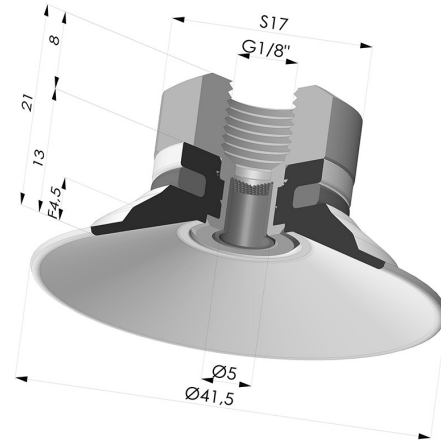

TECHNICAL INFORMATION

- Range :** Suction cup
Category : Plates
Series : 9
Height (in mm) : 21
Shape : Plate
Contact lip diameter : 41.5 mm
inner barrel diameter : Female G1/8"
Number of bellows : 0.5 Bellows
Horizontal force : 57.5 N
Vertical force : 29 N
Arrow : 4.5 mm

Variants:

Variant reference:
9 40SL 18D-2-F

- Color: Red food-grade CE certification
- Matter: Silicone
- Shore Hardness: SH60

Variant reference:
9 40SLT 18D-2-F

- Color: Translucent
- CE food certified
- Matter: Silicone
- Shore Hardness: SH60

Variant reference:
9 40NI 18D-2-F

- Color: Black
- Matter: Nitrile
- Shore Hardness: SH50

Related products:

Flat Suction Cup Series 9, Ø 40 mm

Product reference: 9 40-- A

Separable Female Fitting 1/8G - with Filter