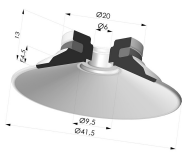

TECHNICAL INFORMATION

- Range :** Suction cup
Category : Plates
Series : 9
Height (in mm) : 21
Shape : Plate
Contact lip diameter : 41.5 mm
inner barrel diameter : Female G1/8"
Number of bellows : 0.5 Bellows
Horizontal force : 57.5 N
Vertical force : 29 N
Arrow : 4.5 mm

Variants:

Variant reference:
9 40SL 18D-2-GIC

- Color: Red food-grade CE certification
- Matter: Silicone
- Shore Hardness: SH60

Variant reference:
9 40SLT 18D-2-GIC

- Color: Translucent
- CE food certified
- Matter: Silicone
- Shore Hardness: SH60

Variant reference:
9 40NI 18D-2-GIC

- Color: Black
- Matter: Nitrile
- Shore Hardness: SH50

Related products:

Flat Suction Cup Series 9, Ø 40 mm

Product reference: 9 40-- A

Separable Female Fitting 1/8G - with Spray Nozzle