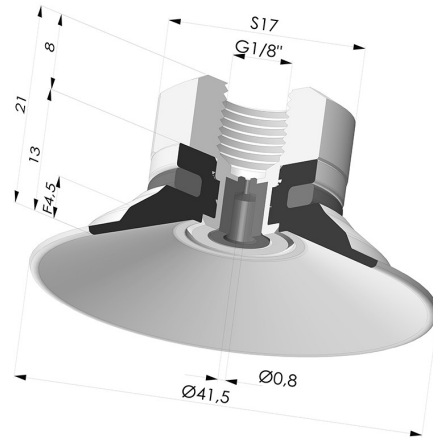

TECHNICAL INFORMATION

- Range :** Suction cup
Category : Plates
Series : 9
Height (in mm) : 21
Shape : Plate
Contact lip diameter : 41.5 mm
inner barrel diameter : Female G1/8"
Number of bellows : 0.5 Bellows
Horizontal force : 57.5 N
Vertical force : 29 N
Arrow : 4.5 mm

Variants:

Variant reference:
9 40SL 18D-2-GIC

- Color: Red food-grade CE certification
- Matter: Silicone
- Shore Hardness: SH60

Variant reference:
9 40SLT 18D-2-GIC

- Color: Translucent
- CE food certified
- Matter: Silicone
- Shore Hardness: SH60

Variant reference:
9 40NI 18D-2-GIC

- Color: Black
- Matter: Nitrile
- Shore Hardness: SH50

Related products:

Flat Suction Cup Series 9, Ø 40 mm

Product reference: 9 40-- A

Separable Female Fitting 1/8G - with Spray Nozzle