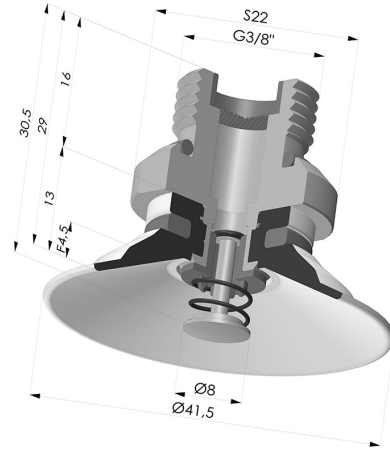

TECHNICAL INFORMATION

Range :	Suction cup
Category :	Plates
Series :	9
Height (in mm) :	30.5
Shape :	Plate
Contact lip diameter :	41.5 mm
inner barrel diameter :	Male G3/8"
Number of bellows :	0.5 Bellows
Horizontal force :	57.5 N
Vertical force :	29 N
Arrow :	4.5 mm

Variants:

Variant reference:
9 40SL 38D-2-PAL

- Color: Red food-grade CE certification
 - Matter: Silicone
 - Shore Hardness: SH60

Variant reference:
9 40SLT 38D-2-PAL

- Color: Translucent
 - CE food certified
 - Matter: Silicone
 - Shore Hardness: SH60

Variant reference:
9 40NI 38D-2-PAL

- Color: Black
 - Matter: Nitrile
 - Shore Hardness: SH50