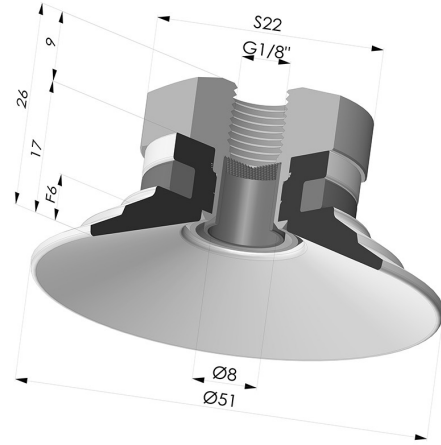

**TECHNICAL INFORMATION**

- Range :** Suction cup  
**Category :** Plates  
**Series :** 9  
**Height (in mm) :** 26  
**Shape :** Plate  
**Contact lip diameter :** 51 mm  
**inner barrel diameter :** Female G1/8"  
**Number of bellows :** 0.5 Bellows  
**Horizontal force :** 88 N  
**Vertical force :** 44 N  
**Arrow :** 6 mm

**Variants:**

Variant reference:  
**9 50SL 18D-2-F**

- Color: Red food-grade CE certification
  - Matter: Silicone
  - Shore Hardness: SH60

Variant reference:  
**9 50SLT 18D-2-F**

- Color: Translucent
  - CE food certified
  - Matter: Silicone
- Shore Hardness: SH60

Variant reference:  
**9 50NI 18D-2-F**

- Color: Black
  - Matter: Nitrile
- Shore Hardness: SH50

**Related products:**

**Flat Suction Cup Series 9, Ø 50 mm**

Product reference: 9 50-- A

**Separable Female Fitting 1/8G - with Filter**