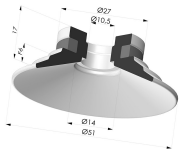

**TECHNICAL INFORMATION**

- Range :** Suction cup  
**Category :** Plates  
**Series :** 9  
**Height (in mm) :** 26  
**Shape :** Plate  
**Contact lip diameter :** 51 mm  
**inner barrel diameter :** Female G1/8"  
**Number of bellows :** 0.5 Bellows  
**Horizontal force :** 88 N  
**Vertical force :** 44 N  
**Arrow :** 6 mm

**Variants:**

Variant reference:  
**9 50SL 18D-2-F**

- Color: Red food-grade CE certification
  - Matter: Silicone
  - Shore Hardness: SH60

Variant reference:  
**9 50SLT 18D-2-F**

- Color: Translucent
  - CE food certified
  - Matter: Silicone
- Shore Hardness: SH60

Variant reference:  
**9 50NI 18D-2-F**

- Color: Black
  - Matter: Nitrile
- Shore Hardness: SH50

**Related products:**

**Flat Suction Cup Series 9, Ø 50 mm**

Product reference: 9 50-- A

**Separable Female Fitting 1/8G - with Filter**