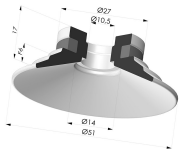

**TECHNICAL INFORMATION**

- Range :** Suction cup  
**Category :** Plates  
**Series :** 9  
**Height (in mm) :** 26  
**Shape :** Plate  
**Contact lip diameter :** 51 mm  
**inner barrel diameter :** Female G1/8"  
**Number of bellows :** 0.5 Bellows  
**Horizontal force :** 88 N  
**Vertical force :** 44 N  
**Arrow :** 6 mm

**Variants:**

Variant reference:  
**9 50SL 18D-2-GIC**

- Color: Red food-grade CE certification
- Matter: Silicone
- Shore Hardness: SH60

Variant reference:  
**9 50SLT 18D-2-GIC**

- Color: Translucent
- CE food certified
- Matter: Silicone
- Shore Hardness: SH60

Variant reference:  
**9 50NI 18D-2-GIC**

- Color: Black
- Matter: Nitrile
- Shore Hardness: SH50

**Related products:**

**Flat Suction Cup Series 9, Ø 50 mm**

Product reference: 9 50-- A

**Separable Female Fitting 1/8G - with Spray Nozzle**