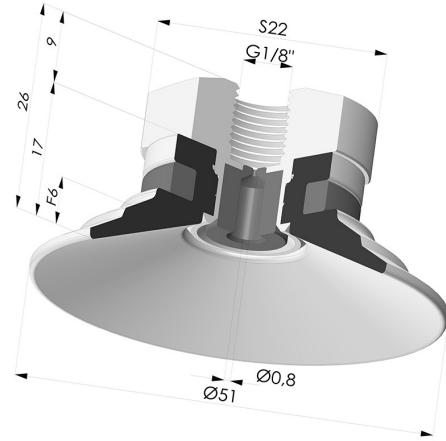

**TECHNICAL INFORMATION**

- Range :** Suction cup  
**Category :** Plates  
**Series :** 9  
**Height (in mm) :** 26  
**Shape :** Plate  
**Contact lip diameter :** 51 mm  
**inner barrel diameter :** Female G1/8"  
**Number of bellows :** 0.5 Bellows  
**Horizontal force :** 88 N  
**Vertical force :** 44 N  
**Arrow :** 6 mm

**Variants:**

Variant reference:  
**9 50SL 18D-2-GIC**

- Color: Red food-grade CE certification
- Matter: Silicone
- Shore Hardness: SH60

Variant reference:  
**9 50SLT 18D-2-GIC**

- Color: Translucent
- CE food certified
- Matter: Silicone
- Shore Hardness: SH60

Variant reference:  
**9 50NI 18D-2-GIC**

- Color: Black
- Matter: Nitrile
- Shore Hardness: SH50

**Related products:**

**Flat Suction Cup Series 9, Ø 50 mm**

Product reference: 9 50-- A

**Separable Female Fitting 1/8G - with Spray Nozzle**