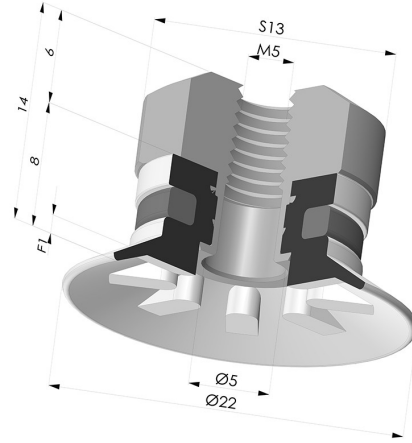

**TECHNICAL INFORMATION**

- Range :** Suction cup  
**Category :** Plates  
**Series :** 90  
**Height (in mm) :** 14  
**Shape :** Plate  
**Contact lip diameter :** 22  
**inner barrel diameter :** M5  
**Number of bellows :** 0.5 Bellows  
**Horizontal force :** 16 N  
**Vertical force :** 8 N  
**Arrow :** 1 mm

**Variants:**

Variant reference:  
**90 20SL FM5**

- Color: Red food-grade CE certification
  - Matter: Silicone
  - Shore Hardness: SH60

Variant reference:  
**90 20SLT FM5**

- Color: Translucent
  - CE food certified
  - Matter: Silicone
- Shore Hardness: SH60

Variant reference:  
**90 20NI FM5**

- Color: Black
  - Matter: Nitrile
- Shore Hardness: SH50

**Related products:**

**Flat Suction Cup Series 90, Ø 20 mm**  
 Product reference: 90 20-- A

**Separable Female Fitting M5**  
 Product reference: 9PM5-2