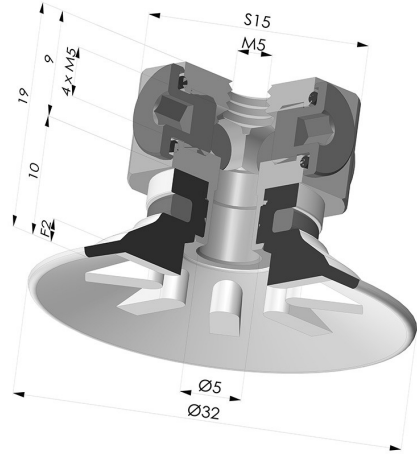

TECHNICAL INFORMATION

- Range :** Suction cup
Category : Plates
Series : 90
Height (in mm) : 19
Shape : Plate
Contact lip diameter : 32
inner barrel diameter : M5
Number of bellows : 0.5 Bellows
Horizontal force : 33 N
Vertical force : 17 N
Arrow : 2 mm

Variants:

Variant reference:
90 30SL FM5BD

- Color: Red food-grade CE certification
 - Matter: Silicone
 - Shore Hardness: SH60

Variant reference:
90 30SLT FM5BD

- Color: Translucent
 - CE food certified
 - Matter: Silicone
- Shore Hardness: SH60

Variant reference:
90 30NI FM5BD

- Color: Black
 - Matter: Nitrile
- Shore Hardness: SH50

Related products:

Flat Suction Cup Series 90, Ø 30 mm

Product reference: 90 30-- A