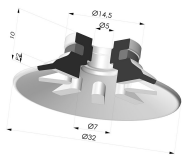

TECHNICAL INFORMATION

- Range :** Suction cup
Category : Plates
Series : 90
Height (in mm) : 19
Shape : Plate
Contact lip diameter : 32
inner barrel diameter : M5
Number of bellows : 0.5 Bellows
Horizontal force : 33 N
Vertical force : 17 N
Arrow : 2 mm

Variant reference:
90 30NI FM5BD

- Color: Black
 - Matter: Nitrile
- Shore Hardness: SH50

Related products:

Flat Suction Cup Series 90, Ø 30 mm

Product reference: 90 30-- A