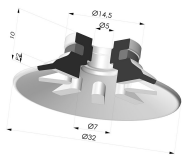

TECHNICAL INFORMATION

- Range :** Suction cup
Category : Plates
Series : 90
Height (in mm) : 16
Shape : Plate
Contact lip diameter : 32
inner barrel diameter : M5
Number of bellows : 0.5 Bellows
Horizontal force : 33 N
Vertical force : 17 N
Arrow : 2 mm

Variants:

Variant reference:
90 30SL FM5GIC

- Color: Red food-grade CE certification
 - Matter: Silicone
 - Shore Hardness: SH60

Variant reference:
90 30SLT FM5GIC

- Color: Translucent
 - CE food certified
 - Matter: Silicone
- Shore Hardness: SH60

Variant reference:
90 30NI FM5GIC

- Color: Black
 - Matter: Nitrile
- Shore Hardness: SH50

Related products:

Flat Suction Cup Series 90, Ø 30 mm

Product reference: 90 30-- A

Separable Female Fitting M5 - with Spray Nozzle