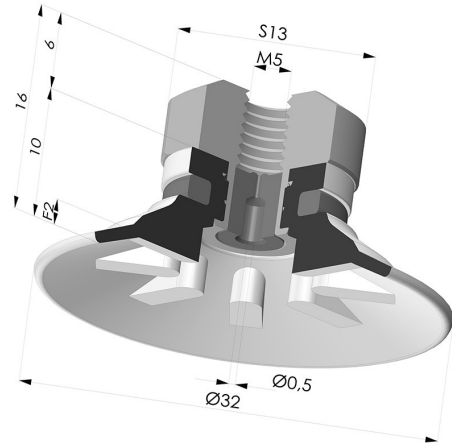

TECHNICAL INFORMATION

- Range :** Suction cup
Category : Plates
Series : 90
Height (in mm) : 16
Shape : Plate
Contact lip diameter : 32
inner barrel diameter : M5
Number of bellows : 0.5 Bellows
Horizontal force : 33 N
Vertical force : 17 N
Arrow : 2 mm

Variants:

Variant reference:
90 30SL FM5GIC

- Color: Red food-grade CE certification
 - Matter: Silicone
 - Shore Hardness: SH60

Variant reference:
90 30SLT FM5GIC

- Color: Translucent
 - CE food certified
 - Matter: Silicone
- Shore Hardness: SH60

Variant reference:
90 30NI FM5GIC

- Color: Black
 - Matter: Nitrile
- Shore Hardness: SH50

Related products:

Flat Suction Cup Series 90, Ø 30 mm

Product reference: 90 30-- A

Separable Female Fitting M5 - with Spray Nozzle