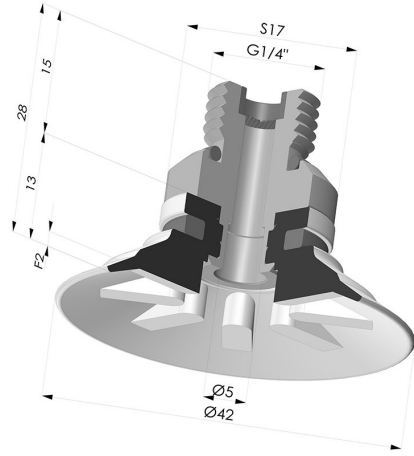

TECHNICAL INFORMATION

- Range :** Suction cup
Category : Plates
Series : 90
Height (in mm) : 28
Shape : Plate
Contact lip diameter : 42
inner barrel diameter : G1/4
Horizontal force : 60 N
Vertical force : 30 N
Arrow : 2 mm

Variants:

Variant reference:
90 40SL 14D-2-F

- Color: Red food-grade CE certification
- Matter: Silicone
- Shore Hardness: SH60

Variant reference:
90 40SLT 14D-2-F

- Color: Translucent
- CE food certified
- Matter: Silicone
- Shore Hardness: SH60

Variant reference:
90 40NI 14D-2-F

- Color: Black
- Matter: Nitrile
- Shore Hardness: SH50

Related products: