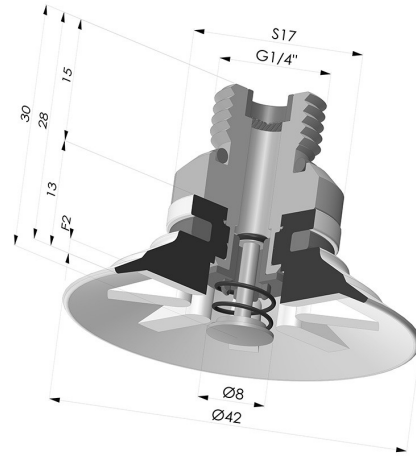

TECHNICAL INFORMATION

Range :	Suction cup
Category :	Plates
Series :	90
Height (in mm) :	30
Shape :	Plate
Contact lip diameter :	42
inner barrel diameter :	G1/4
Number of bellows :	0.5 Bellows
Horizontal force :	60 N
Vertical force :	30 N
Arrow :	2 mm

Variants:

Variant reference:
90 40SL 14D-2-PAL

- Color: Red food-grade CE certification
- Matter: Silicone
- Shore Hardness: SH60

Variant reference:
90 40SLT 14D-2-PAL

- Color: Translucent
- CE food certified
- Matter: Silicone
- Shore Hardness: SH60

Variant reference:
90 40NI 14D-2-PAL

- Color: Black
- Matter: Nitrile
- Shore Hardness: SH50

Related products:

Flat Suction Cup Series 90, Ø 40 mm
 Product reference: 90 40-- A

Separable Male Fitting 1/4G - with Check Valve
 Product reference: 9M14-2-PAL