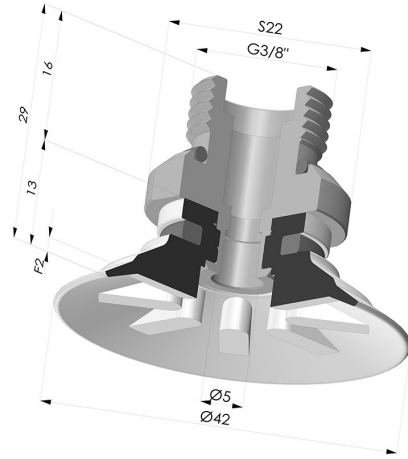

**TECHNICAL INFORMATION**

- Range :** Suction cup  
**Category :** Plates  
**Series :** 90  
**Height (in mm) :** 29  
**Shape :** Plate  
**Contact lip diameter :** 42  
**inner barrel diameter :** G3/8  
**Number of bellows :** 0.5 Bellows  
**Horizontal force :** 60 N  
**Vertical force :** 30 N  
**Arrow :** 2 mm

**Variants:**

Variant reference:  
**90 40SL 38D-2**

- Color: Red food-grade CE certification
- Matter: Silicone
- Shore Hardness: SH60

Variant reference:  
**90 40SLT 38D-2**

- Color: Translucent
- CE food certified
- Matter: Silicone
- Shore Hardness: SH60

Variant reference:  
**90 40NI 38D-2**

- Color: Black
- Matter: Nitrile
- Shore Hardness: SH50

**Related products:**

**Flat Suction Cup Series 90, Ø 40 mm**

Product reference: 90 40-- A

**Separable Male Fitting 3/8G**

Product reference: 9M38-2