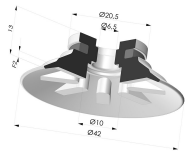

**TECHNICAL INFORMATION**

- Range :** Suction cup  
**Category :** Plates  
**Series :** 90  
**Height (in mm) :** 29  
**Shape :** Plate  
**Contact lip diameter :** 42  
**inner barrel diameter :** G3/8  
**Number of bellows :** 0.5 Bellows  
**Horizontal force :** 60 N  
**Vertical force :** 30 N  
**Arrow :** 2 mm

**Variants:**

Variant reference:  
**90 40SL 38D-2**

- Color: Red food-grade CE certification
- Matter: Silicone
- Shore Hardness: SH60

Variant reference:  
**90 40SLT 38D-2**

- Color: Translucent
- CE food certified
- Matter: Silicone
- Shore Hardness: SH60

Variant reference:  
**90 40NI 38D-2**

- Color: Black
- Matter: Nitrile
- Shore Hardness: SH50

**Related products:**

**Flat Suction Cup Series 90, Ø 40 mm**

Product reference: 90 40-- A

**Separable Male Fitting 3/8G**