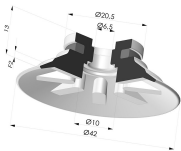

**TECHNICAL INFORMATION**

- Range :** Suction cup  
**Category :** Plates  
**Series :** 90  
**Height (in mm) :** 29  
**Shape :** Plate  
**Contact lip diameter :** 42  
**inner barrel diameter :** G3/8  
**Number of bellows :** 0.5 Bellows  
**Horizontal force :** 60 N  
**Vertical force :** 30 N  
**Arrow :** 2 mm

**Variants:**

Variant reference:  
**90 40SL 38D-2-F**

- Color: Red food-grade CE certification
- Matter: Silicone
- Shore Hardness: SH60

Variant reference:  
**90 40SLT 38D-2-F**

- Color: Translucent
- CE food certified
- Matter: Silicone
- Shore Hardness: SH60

Variant reference:  
**90 40NI 38D-2-F**

- Color: Black
- Matter: Nitrile
- Shore Hardness: SH50

**Related products:**

**Flat Suction Cup Series 90, Ø 40 mm**

Product reference: 90 40-- A

**Separable Male Fitting 3/8G - with Filter**