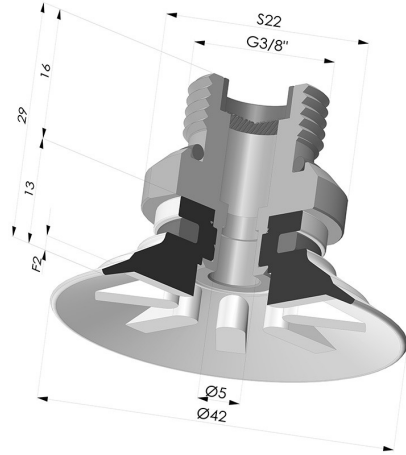

**TECHNICAL INFORMATION**

- Range :** Suction cup  
**Category :** Plates  
**Series :** 90  
**Height (in mm) :** 29  
**Shape :** Plate  
**Contact lip diameter :** 42  
**inner barrel diameter :** G3/8  
**Number of bellows :** 0.5 Bellows  
**Horizontal force :** 60 N  
**Vertical force :** 30 N  
**Arrow :** 2 mm

**Variants:**

Variant reference:  
**90 40SL 38D-2-F**

- Color: Red food-grade CE certification
- Matter: Silicone
- Shore Hardness: SH60

Variant reference:  
**90 40SLT 38D-2-F**

- Color: Translucent
- CE food certified
- Matter: Silicone
- Shore Hardness: SH60

Variant reference:  
**90 40NI 38D-2-F**

- Color: Black
- Matter: Nitrile
- Shore Hardness: SH50

**Related products:**

**Flat Suction Cup Series 90, Ø 40 mm**

Product reference: 90 40-- A

**Separable Male Fitting 3/8G - with Filter**

Product reference: 9M38-2-F