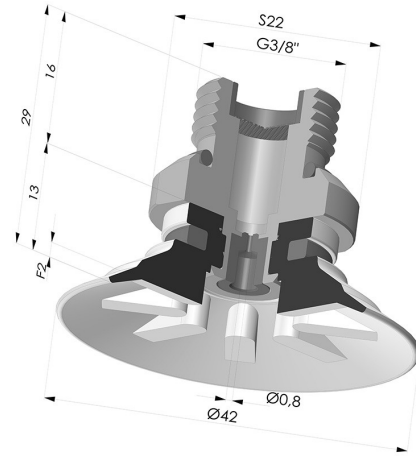

TECHNICAL INFORMATION

Range :	Suction cup
Category :	Plates
Series :	90
Height (in mm) :	29
Shape :	Plate
Contact lip diameter :	42
inner barrel diameter :	G3/8
Number of bellows :	0.5 Bellows
Horizontal force :	60 N
Vertical force :	30 N
Arrow :	2 mm

Variants:

Variant reference:
90 40SL 38D-2-GIC

- Color: Red food-grade CE certification
- Matter: Silicone
- Shore Hardness: SH60

Variant reference:
90 40SLT 38D-2-GIC

- Color: Translucent
- CE food certified
- Matter: Silicone
- Shore Hardness: SH60

Variant reference:
90 40NI 38D-2-GIC

- Color: Black
- Matter: Nitrile
- Shore Hardness: SH50

Related products: