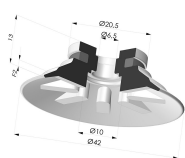

**TECHNICAL INFORMATION**

- Range :** Suction cup  
**Category :** Plates  
**Series :** 90  
**Height (in mm) :** 31  
**Shape :** Plate  
**Contact lip diameter :** 42  
**inner barrel diameter :** G3/8  
**Number of bellows :** 0.5 Bellows  
**Horizontal force :** 60 N  
**Vertical force :** 30 N  
**Arrow :** 2 mm

**Variants:**

Variant reference:  
**90 40SL 38D-2-PAL**

- Color: Red food-grade CE certification
- Matter: Silicone
- Shore Hardness: SH60

Variant reference:  
**90 40SLT 38D-2-PAL**

- Color: Translucent
- CE food certified
- Matter: Silicone
- Shore Hardness: SH60

Variant reference:  
**90 40NI 38D-2-PAL**

- Color: Black
- Matter: Nitrile
- Shore Hardness: SH50

**Related products:**

**Flat Suction Cup Series 90, Ø 40 mm**

Product reference: 90 40-- A