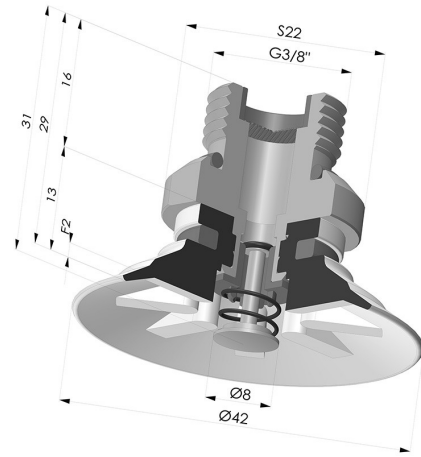

**TECHNICAL INFORMATION**

- Range :** Suction cup  
**Category :** Plates  
**Series :** 90  
**Height (in mm) :** 31  
**Shape :** Plate  
**Contact lip diameter :** 42  
**inner barrel diameter :** G3/8  
**Number of bellows :** 0.5 Bellows  
**Horizontal force :** 60 N  
**Vertical force :** 30 N  
**Arrow :** 2 mm

**Variants:**

Variant reference:  
**90 40SL 38D-2-PAL**

- Color: Red food-grade CE certification
- Matter: Silicone
- Shore Hardness: SH60

Variant reference:  
**90 40SLT 38D-2-PAL**

- Color: Translucent
- CE food certified
- Matter: Silicone
- Shore Hardness: SH60

Variant reference:  
**90 40NI 38D-2-PAL**

- Color: Black
- Matter: Nitrile
- Shore Hardness: SH50

**Related products:**

**Flat Suction Cup Series 90, Ø 40 mm**

Product reference: 90 40-- A