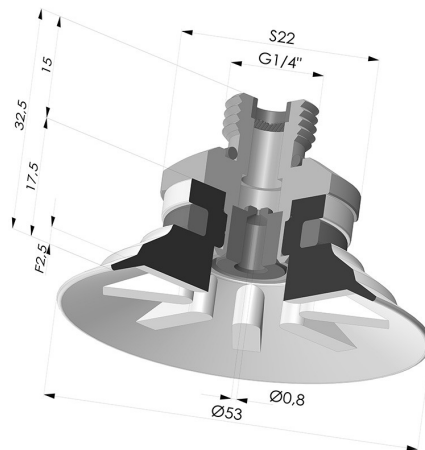

TECHNICAL INFORMATION

Range :	Suction cup
Category :	Plates
Series :	90
Height (in mm) :	32.5
Shape :	Plate
Contact lip diameter :	53
inner barrel diameter :	G1/4
Number of bellows :	0.5 Bellows
Horizontal force :	96 N
Vertical force :	48 N
Arrow :	2.5 mm

Variants:

Variant reference:
90 50SL 14D-2-GIC

- Color: Red food-grade CE certification
- Matter: Silicone
- Shore Hardness: SH60

Variant reference:
90 50SLT 14D-2-GIC

- Color: Translucent
- CE food certified
- Matter: Silicone
- Shore Hardness: SH60

Variant reference:
90 50NI 14D-2-GIC

- Color: Black
- Matter: Nitrile
- Shore Hardness: SH50

Related products:

Flat Suction Cup Series 90, Ø 50 mm
 Product reference: 90 50-- A

Separable Male Fitting 1/4G - with Spray Nozzle
 Product reference: 9G14-2-GIC