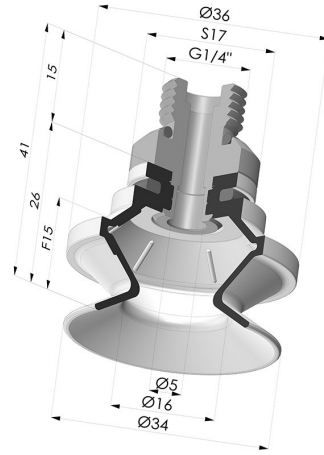

TECHNICAL INFORMATION

Range :	Suction cup
Category :	With bellows
Series :	91
Height (in mm) :	41
Shape :	1.5 Bellows
Contact lip diameter :	34 mm
inner barrel diameter :	Male G1/4"
Number of bellows :	1.5 Bellows
Horizontal force :	38 N
Vertical force :	19 N
Arrow :	15 mm

Variants:

Variant reference:
91 31NI 14D-2
 • Color: Black
 • Matter: Nitrile

Variant reference:
91 31SL 14D-2
 • Color: Red food-grade CE certification
 • Matter: Silicone
 • Shore Hardness: SH60

Variant reference:
91 31SLT 14D-2
 • Color: Translucent
 • CE food certified
 • Matter: Silicone
 • Shore Hardness: SH60

Related products:

Bellows Suction Cup 1.5 folds Series 91, Ø 35 mm
 Product reference: 91 31-- A

Separable Male Fitting 1/4G
 Product reference: 9M14-2