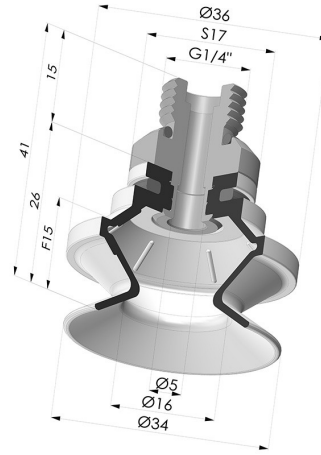

**TECHNICAL INFORMATION**

- Range :** Suction cup  
**Category :** With bellows  
**Series :** 91  
**Height (in mm) :** 41  
**Shape :** 1.5 Bellows  
**Contact lip diameter :** 34 mm  
**inner barrel diameter :** Male G1/4"  
**Number of bellows :** 1.5 Bellows  
**Horizontal force :** 38 N  
**Vertical force :** 19 N  
**Arrow :** 15 mm

**Variants:**

- Variant reference:  
**91 31NI 14D-2**  
 • Color: Black  
 • Matter: Nitrile

- Variant reference:  
**91 31SL 14D-2**  
 • Color: Red food-grade CE certification  
 • Matter: Silicone  
 • Shore Hardness: SH60

- Variant reference:  
**91 31SLT 14D-2**  
 • Color: Translucent  
 • CE food certified  
 • Matter: Silicone  
 • Shore Hardness: SH60

- Variant reference:  
**91 31TPU 14D-2**  
 • Color: Translucent  
 • Matter: Thermoplastic  
 • Shore Hardness: SH70