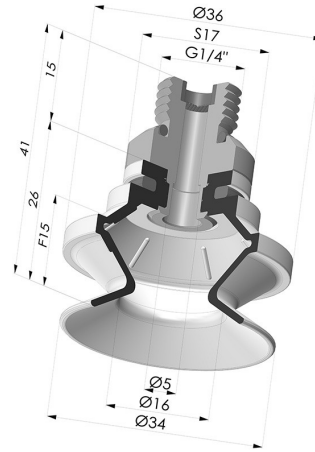

TECHNICAL INFORMATION

Range : Suction cup
Category : With bellows
Series : 91
Height (in mm) : 41
Shape : 1.5 Bellows
Contact lip diameter : 34 mm
inner barrel diameter : Male G1/4"
Number of bellows : 1.5 Bellows
Horizontal force : 38 N
Vertical force : 19 N
Arrow : 15 mm

Variants:

Variant reference:
91 31NI 14D-2-F
 • Color: Black
 • Matter: Nitrile

Variant reference:
91 31SL 14D-2-F
 • Color: Red food-grade CE certification
 • Matter: Silicone
 • Shore Hardness: SH60

Variant reference:
91 31SLT 14D-2-F
 • Color: Translucent
 • CE food certified
 • Matter: Silicone
 • Shore Hardness: SH60

Related products:

Bellows Suction Cup 1.5 folds Series 91, Ø 35 mm
 Product reference: 91 31-- A

Separable Male Fitting 1/4G - with Filter
 Product reference: 9M14-2-F