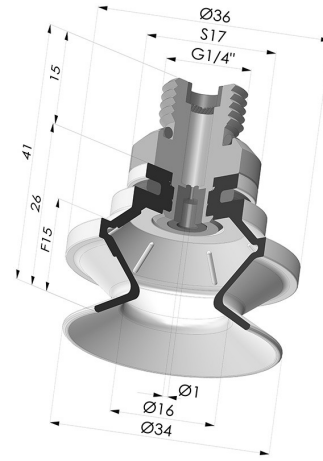

TECHNICAL INFORMATION

Range :	Suction cup
Category :	With bellows
Series :	91
Height (in mm) :	41
Shape :	1.5 Bellows
Contact lip diameter :	34 mm
inner barrel diameter :	G1/4"
Number of bellows :	1.5 Bellows
Horizontal force :	6.9 N
Vertical force :	3.4 N
Arrow :	15 mm

Variants:

Variant reference:
91 31NI 14D-2-GIC

- Color: Black
- Matter: Nitrile

Variant reference:
91 31SL 14D-2-GIC

- Color: Red food-grade CE certification
- Matter: Silicone
- Shore Hardness: SH60

Variant reference:
91 31SLT 14D-2-GIC

- Color: Translucent
- CE food certified
- Matter: Silicone
- Shore Hardness: SH60

Related products:

Bellows Suction Cup 1.5 folds Series 91, Ø 35 mm
 Product reference: 91 31-- A

Separable Male Fitting 1/4G - with Spray Nozzle
 Product reference: 9M14-2-GIC