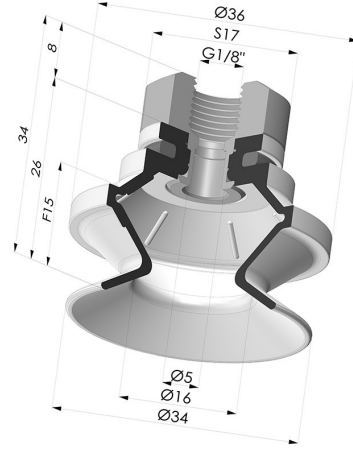

TECHNICAL INFORMATION

Range :	Suction cup
Category :	With bellows
Series :	91
Height (in mm) :	34
Shape :	1.5 Bellows
Contact lip diameter :	34 mm
inner barrel diameter :	Female G1/8"
Number of bellows :	1.5 Bellows
Horizontal force :	38 N
Vertical force :	19 N
Arrow :	15 mm

Variants:

Variant reference:
91 31NI 18D-2
 • Color: Black
 • Matter: Nitrile

Variant reference:
91 31SL 18D-2
 • Color: Red food-grade CE certification
 • Matter: Silicone
 • Shore Hardness: SH60

Variant reference:
91 31SLT 18D-2
 • Color: Translucent
 • CE food certified
 • Matter: Silicone
 • Shore Hardness: SH60

Related products:

Bellows Suction Cup 1.5 folds Series 91, Ø 35 mm
 Product reference: 91 31-- A

Separable Female Fitting 1/8G
 Product reference: 9M18-2