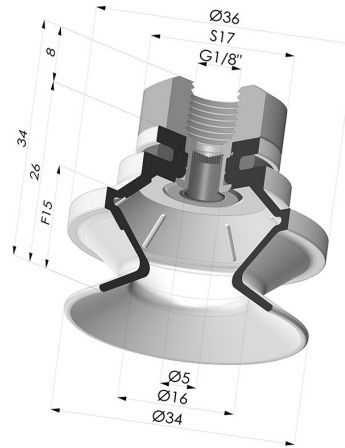

TECHNICAL INFORMATION

Range :	Suction cup
Category :	With bellows
Series :	91
Height (in mm) :	34
Shape :	1.5 Bellows
Contact lip diameter :	34 mm
inner barrel diameter :	Female G1/8"
Number of bellows :	1.5 Bellows
Horizontal force :	38 N
Vertical force :	19 N
Arrow :	15 mm

Variants:

Variant reference:
91 31NI 18D-2-F
 • Color: Black
 • Matter: Nitrile

Variant reference:
91 31SL 18D-2-F
 • Color: Red food-grade CE certification
 • Matter: Silicone
 • Shore Hardness: SH60

Variant reference:
91 31SLT 18D-2-F
 • Color: Translucent
 • CE food certified
 • Matter: Silicone
 • Shore Hardness: SH60

Related products:

Separable Female Fitting 1/8G - with Filter

Product reference: 9M18-2-F